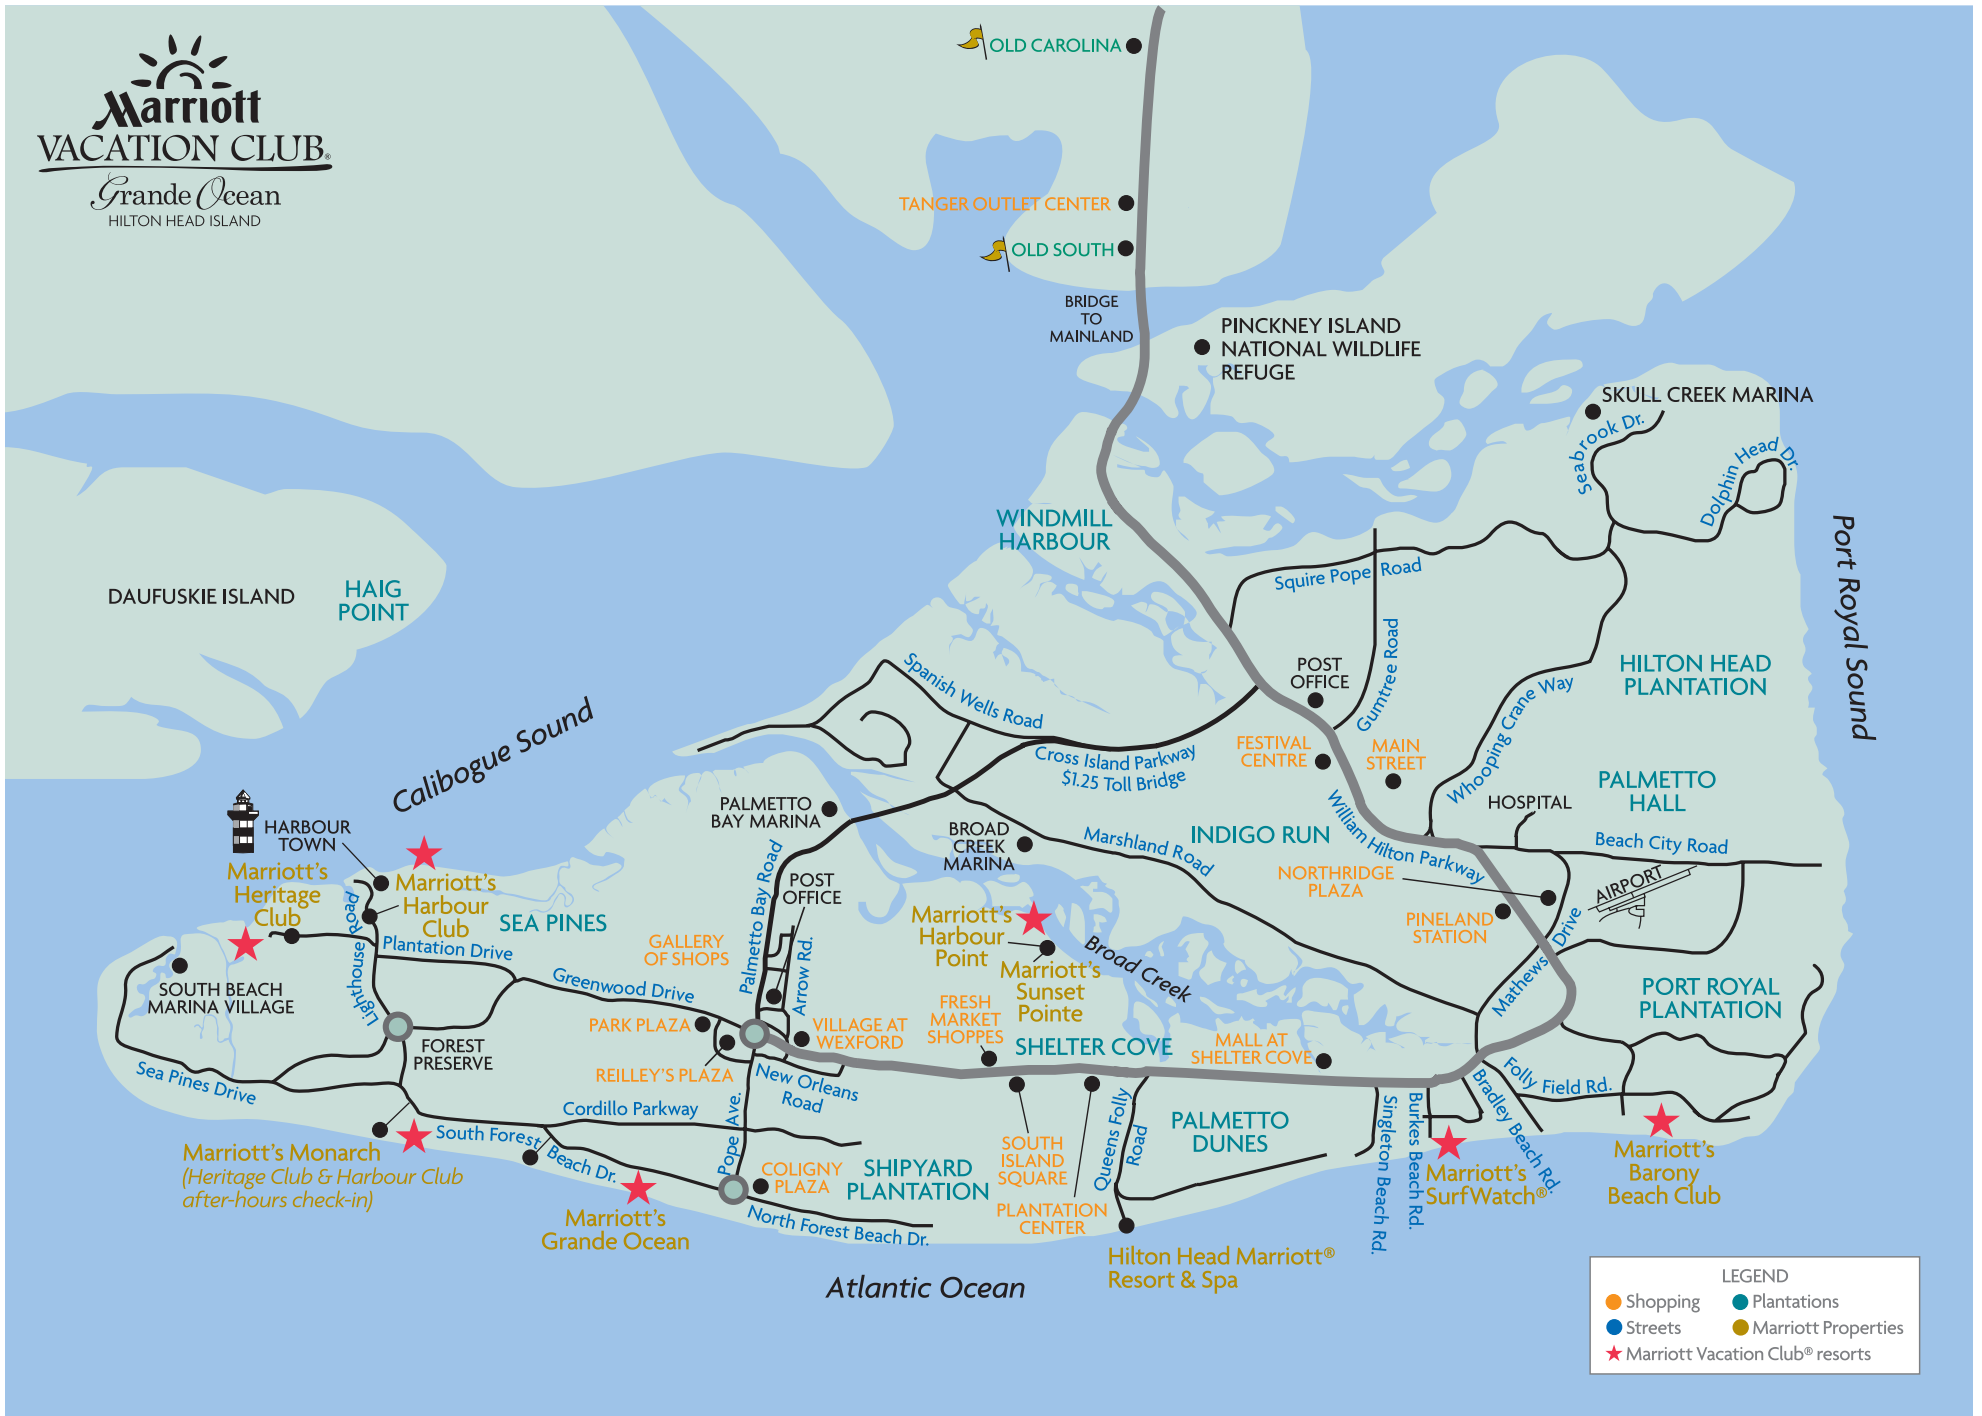

ATLANTIC OCEAN

LEGEND	
A	Indoor Pool
B	Lap Pool
C	Registration; Activity Center
D	Restrooms
E	Tot Pool
F	North Pool
G	The Marketplace; Crow's Nest Lounge; Fitness Center; Bike Shop
H	Dolphin Grille
I	Shuffleboard; Bocce Courts
J	South Pool
K	Loggerhead Landing™
L	Dolphin Pool
M	Putting Green
N	Main Entrance
O	Nature Walk and Fish Feeding
P	Whirlpool Spa
Q	Herb Garden
	Barbecue Grills
	Smoking Area
	Fire Pits
	Recycling

▼ Tennis courts, restrooms and additional parking across the street. ▼

LEGEND	
● Shopping	● Plantations
● Streets	● Marriott Properties
★ Marriott Vacation Club® resorts	