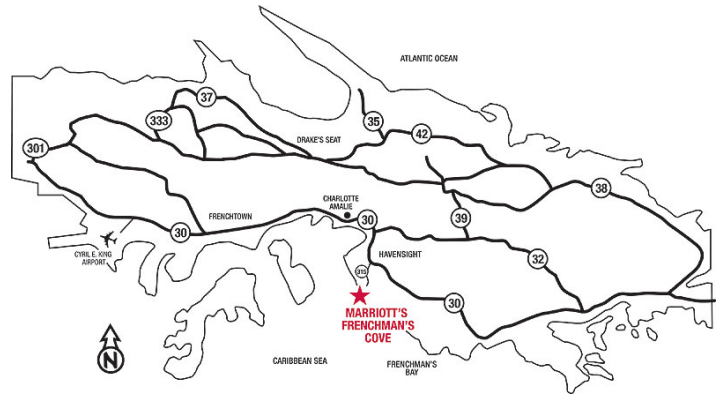

## DIRECTIONS

### From Cyril E. King Airport:

- After exiting the airport grounds continue until the traffic light and turn right. Follow the main road (route 30).
- On your way you will pass the Nisky Shopping Center on the right, next you will pass the Total Gas station on your left, following the Banco Popular on your left and the Texaco Gas station on your left.
- Keep following the waterfront and start moving into the right lane. Continue going on the main road, you will pass the Fire Station on your left.
- After the waterfront take a right at the next big 4-way intersection and follow the road along the Yacht Haven Grande Mall on your right.
- At the next light continue straight, you will pass Wendy's and then Havensight Mall/ Cruise Ship Dock on your right side. Continue uphill until the 315 - 30 Junction.
- Cross over and continue straight ahead, Marriott's Frenchman's Cove will be +/- ½ mile on your right.