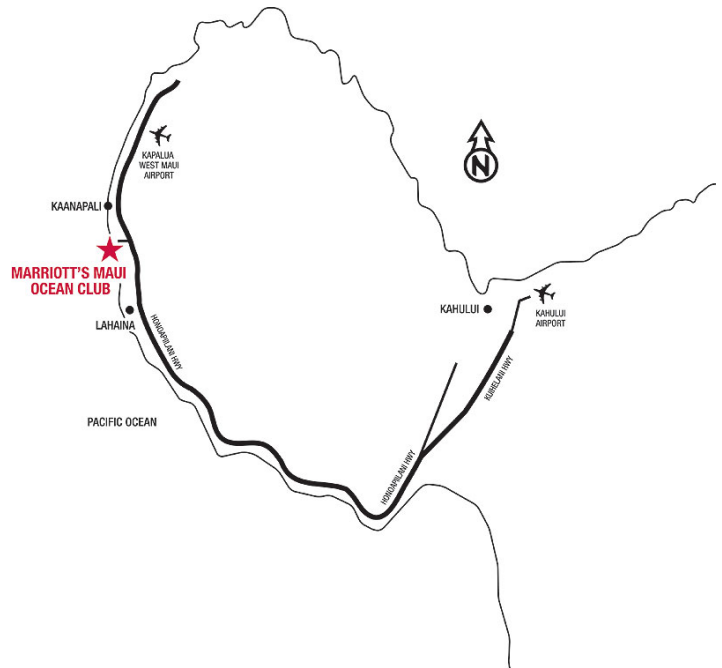

## DIRECTIONS

### From Kahului Airport:

- Exit airport from southwest to Dairy Road.
- Travel for 2 1/4 miles until Dairy Road becomes Kuihelani Highway (Route 380).
- Continue on Route 380, heading toward Lahaina.
- Turn left at Honoapiilani Highway (Route 30) intersection.
- Continue on Route 30 towards Lahaina Town.
- Pass through Lahaina Kaanapali.
- Turn left at Kaanapali Parkway.
- Continue for 1/4 mile to Nohea Kai Drive.
- Turn left at Nohea Kai Drive.
- Resort entrance is on the right.

### From West Maui Airport:

- Head east on Honoapiilani Highway (Route 30) to Kaanapali Parkway.
- Turn right at Kaanapali Parkway.
- Continue for 1/4 mile to Nohea Kai Drive.
- Turn left at Nohea Kai Drive.
- Resort entrance is on the right.